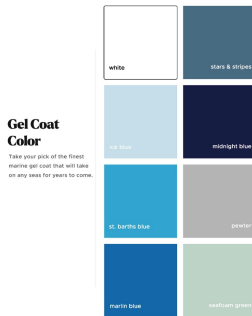

2023 370CC 88-5370-23

DMA12670E223

Length: 36'8"/11.2m
Beam: 11'4"/3.45m
Draft (Full Load): 25"/64cm
Boat Weight with Engines: 16500lbs
Weight Capacity: 4700lbs/2131kg
Person Capacity: 16
Person Weight: 2560lbs/1161kg
Fuel Capacity: 385gal/1457L
Transom Height: Twin 25" Center 35"
Max Power: 900hp/671.1kw
Cockpit Depth: 28"/71cm
Cockpit Area: 187sqft/17.3sqm
Bridge Clearance 8'10"
Unsinkable Flotation

Standard Features

CONSTRUCTION

Single Piece Infusion (SPI) Structural System
Limited Lifetime Structural Hull Warranty
NMMA, ABYC & CE Certified
Self Bailing Non-Skid Decks
NO WOOD All Composite Construction
Closed-Cell Foam Flotation
Variable Deadrise Deep V Hull
Twin Step Hull design
High Density Composite Transom
White Gelcoat Hull Color

HARDWARE

Stainless Steel Bow and Stern Eyes (3)
Rod Holders 5 Pairs- 3 regular, 2 Mate Series-See attachment for pattern
Welded 316L Stainless Steel Recessed Bow Rail
10" Stainless Steel Flush Pull-Up Cleats (10)
Stainless Steel Gunwale Mounted Rod Holders (4)
Raw Water Washdown Outlet
Transom Prep Sink
Transom Pull-Out Fresh Water Shower (Hot & Cold)
Transom Pull-out Boarding Ladder
Fiberglass Port-Side Swim Door
Stainless Steel Cockpit Toe Rail
Heavy Duty White Rubrail w/ Stainless Steel Insert
Walk-thru Transom Door w/ SS Latch
Under Gunwale Cockpit Rod Racks

CONSOLE & TOP

Carbon Fiber Hardtop, LED Spreader Lights (3), Helm Lights, Instrument Box, & Windshield Wet Wipers
Custom Frameless Windshield
Edson® Stainless Steel Steering Wheel w/ Power Knob
Yamaha Helm Master EX (Joystick) w/ Tilt Helm
Console Switch Panels w/Waterproof Switches & 12V Outlet
Ritchie Compass
Helm Stainless Steel Drink Holders (1 Dedicated & 4 Aft of Seat)
Walk-in Console
Console Bilge Access
Premium Countertop w/ Fresh Water Sink
Fully Enclosed Head w/Pull-out Shower
800GPH Shower Sump Pump w/ Cover
Hot & Cold Fresh Water System w/ 42 Gallon Tank
Flat Screen TV
LED Interior Lighting
Skylight with Integral Screen
Microwave Oven
Stainless Steel Refrigerator
Wood Laminate Cabinets and Storage
Double Berth with Rod Storage
Dinette with Seating & Table

ELECTRICAL SYSTEM